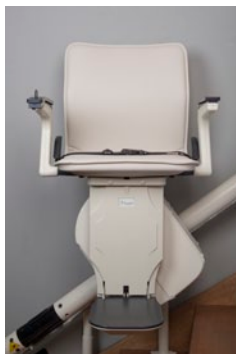

FreeliftStairlifts

Freelift Picasso

Straight stairlift

Combines reliability, design and comfort

The Freelift Picasso features an attractive, and very stable, aluminium rail which ensures a smooth and silent ride. Its compact, space-saving design is perfect for narrow staircases, and allows plenty of space for other stair users. Thanks to the stylish shaped rail with no sharp edges, the toothrack is neatly concealed inside the rail for safety and aesthetics. The clever concept makes installation of a Freelift Picasso fast and easy. One engineer can install the Picasso on any straight staircase in less than 1.5 hours!

Ergonomic design

The ergonomic design and soft touch controls ensure optimal user comfort. Various comfort features, like auto swivel function and footrest linkage, are available.

Safety first

The footrest and carriage are fitted with safety edges so that the stairlift will automatically stop if it comes into contact with any obstacle on the stairs.

Automatic folding hinge

To avoid any obstruction at the bottom of the stairs, e.g. where there is a doorway, an automatic hinged rail with safety system is available.

Elegance

Upholstery Colour Choices

BORDEAUX RED CREAM COCOA BROWN

Classic

Upholstery Colour Choices

ANTHRACITE BORDEAUX RED BEIGE

Basic

Upholstery Colour Choices

BORDEAUX RED BEIGE CREAM PU LEATHER

The perfect stairlift for straight stairs

- Compact aluminium rail
- Reliable and safe
- Concealed toothrack
- Smooth and silent operation
- Installed in less than 1.5 hours
- Optimal user comfort