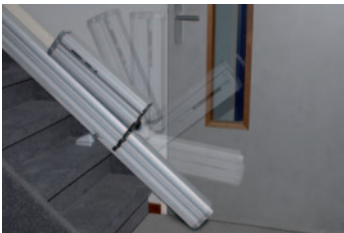

FreeliftStairlifts

Freelift Picasso

Straight stairlift

Combines reliability, design and comfort

The Freelift Picasso features an attractive, and very stable, aluminium rail which ensures a smooth and silent ride. Its compact, space-saving design is perfect for narrow staircases, and allows plenty of space for other stair users. Thanks to the stylish shaped rail with no sharp edges, the toothrack is neatly concealed inside the rail for safety and aesthetics. The clever concept makes installation of a Freelift Picasso fast and easy. One engineer can install the Picasso on any straight staircase in less than 1.5 hours!

Ergonomic design

The ergonomic design and soft touch controls ensure optimal user comfort. Various comfort features, like auto swivel function and footrest linkage, are available.

Safety first

The footrest and carriage are fitted with safety edges so that the stairlift will automatically stop if it comes into contact with any obstacle on the stairs.

Automatic folding hinge

To avoid any obstruction at the bottom of the stairs, e.g. where there is a doorway, an automatic hinged rail with safety system is available.

Elegance

Upholstery Colour Choices

BORDEAUX RED CREAM COCOA BROWN

Classic

Upholstery Colour Choices

ANTHRACITE BORDEAUX RED BEIGE

Basic

Upholstery Colour Choices

BORDEAUX RED BEIGE CREAM PU LEATHER

The perfect stairlift for straight stairs

- Compact aluminium rail
- Reliable and safe
- Concealed toothrack
- Smooth and silent operation
- Installed in less than 1.5 hours
- Optimal user comfort