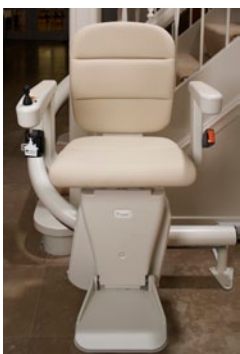

FreeliftStairlifts

Freelift Picasso

Straight stairlift

Combines reliability, design and comfort

The Freelift Picasso features an attractive, and very stable, aluminium rail which ensures a smooth and silent ride. Its compact, space-saving design is perfect for narrow staircases, and allows plenty of space for other stair users. Thanks to the stylish shaped rail with no sharp edges, the toothrack is neatly concealed inside the rail for safety and aesthetics. The clever concept makes installation of a Freelift Picasso fast and easy. One engineer can install the Picasso on any straight staircase in less than 1.5 hours!

Ergonomic design

The ergonomic design and soft touch controls ensure optimal user comfort. Various comfort features, like auto swivel function and footrest linkage, are available.

Safety first

The footrest and carriage are fitted with safety edges so that the stairlift will automatically stop if it comes into contact with any obstacle on the stairs.

Automatic folding hinge

To avoid any obstruction at the bottom of the stairs, e.g. where there is a doorway, an automatic hinged rail with safety system is available.

Elegance

Upholstery Colour Choices

BORDEAUX RED CREAM COCOA BROWN